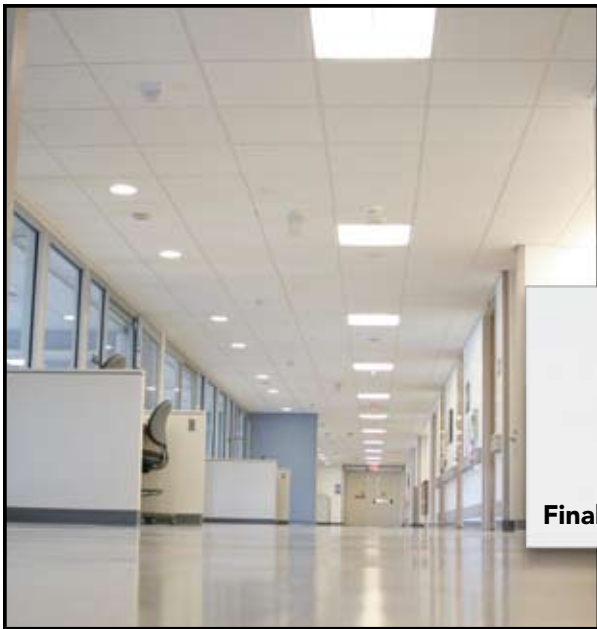

100% WATERPROOF CEILING TILE

It's a truly spectacular lay-in ceiling that stays that way, day after day... year after year. With an extended product life and ten year warranty, it's a permanent, maintenance-free solution to common lay-in ceiling problems. 100% waterproof, SPECTRATILE™ will never fall prey to water damage or staining. It's non-absorbent and will not swell, bow or rot. It won't harbor bacteria and it's mold and mildew resistant. It can be scrubbed. Even pressure washed. Available in four patterns and two sizes. SPECTRATILE. It's every bit as spectacular as it sounds. See for yourself at www.parklandproducts.com.